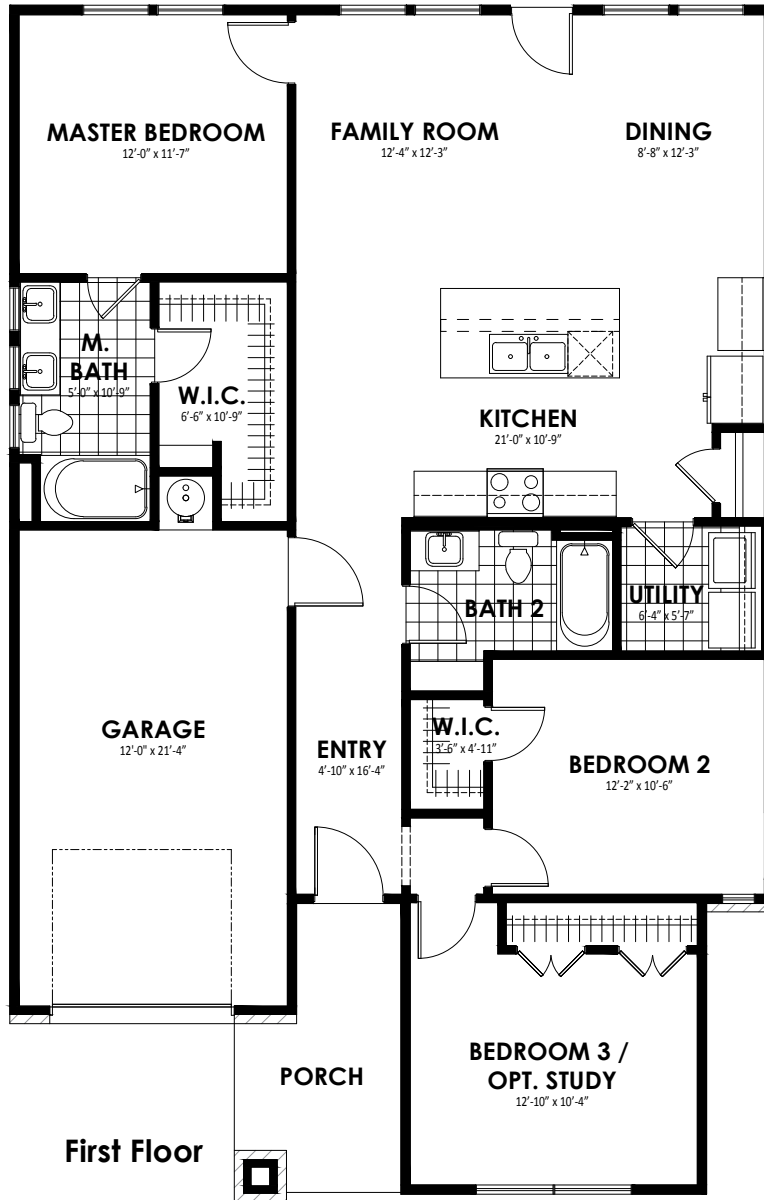

**Elevation A 1322 Sq.Ft.**

**Elevation B 1322 Sq.Ft.**

Call us today at 512-236-5380 or visit us online at [www.idealhomes.com](http://www.idealhomes.com)

First Floor

Opt. Master Shower 1

Opt. Master Shower 2