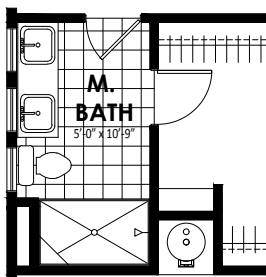

**Elevation A 1322 Sq.Ft.**

**Elevation B 1322 Sq.Ft.**

Call us today at 512-236-5380 or visit us online at [www.idealhomes.com](http://www.idealhomes.com)

First Floor

Opt. Master Shower 1

Opt. Master Shower 2