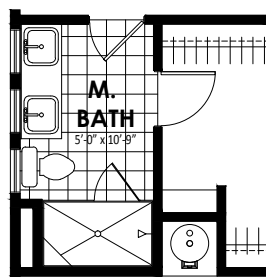

**Elevation A 1322 Sq.Ft.**

**Elevation B 1322 Sq.Ft.**

Call us today at 512-236-5380 or visit us online at [www.idealhomes.com](http://www.idealhomes.com)

First Floor

Opt. Master Shower 1

Opt. Master Shower 2